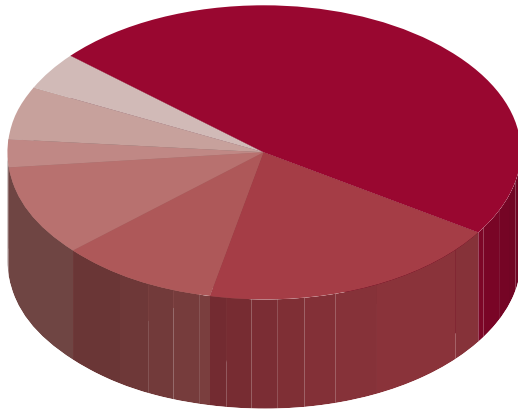

2009 INCOME AND EXPENSES

Total Income $1,811,079