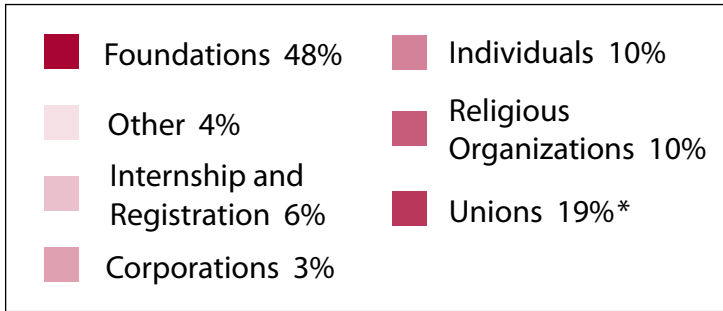

2009 INCOME AND EXPENSES

Total Income $1,811,079