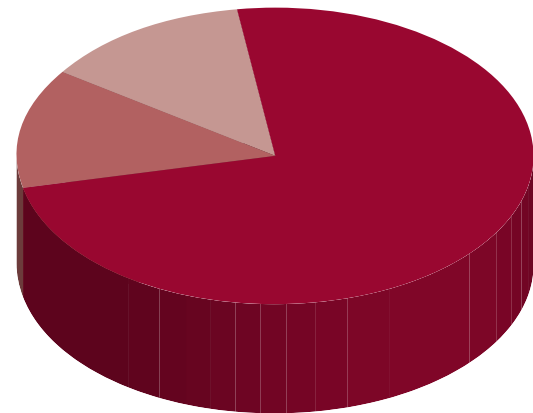

Total Expenses $1,681,146

* The 2009 union contributions are higher than normal because union money pledged in 2008 didn't come in until 2009.